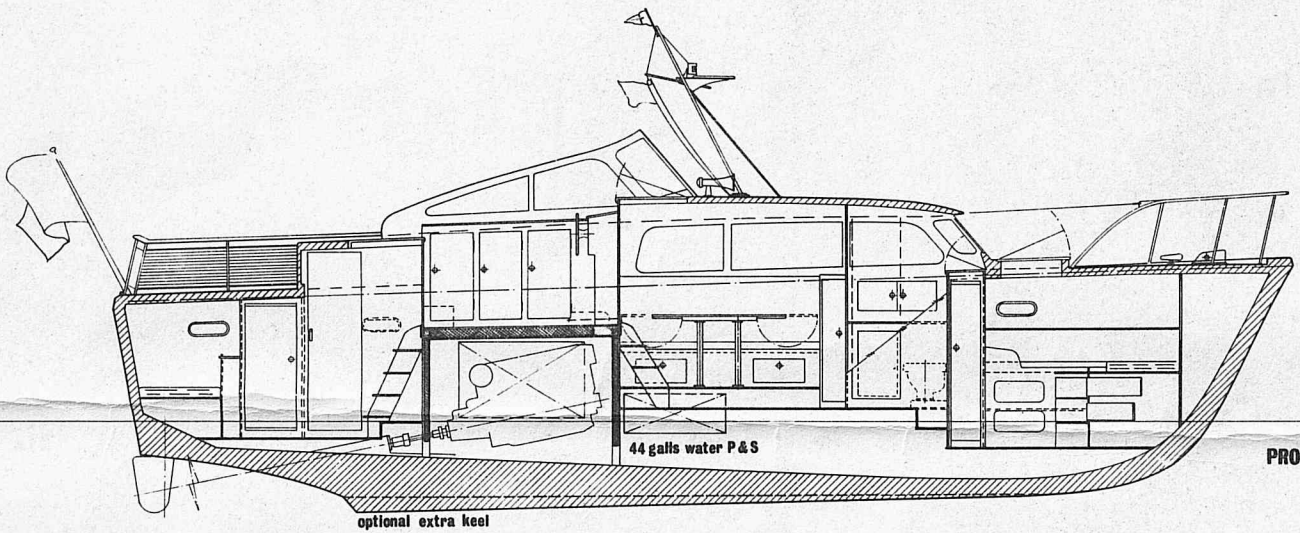

# DIESEL EXPRESS CRUISER KINGS EAGLE

PROFILE

PROFILE SECTION

PLAN

Length O.A.	11.60 m	38' 0"
Length W.L.	10.60 m	34' 9"
Beam	3.70 m	12' 2"
Draught	.95 m	3' 11"
Freeboard fore	1.57 m	5' 2"
aft	1.20 m	3' 11"
Displacement	7 tons	15680 lbs
Total sleeping accommodation	8	
Diesel fuel	176 galls	
Fresh water	88 galls	
Engines	Twin 115hp Volvo Penta Diesels	