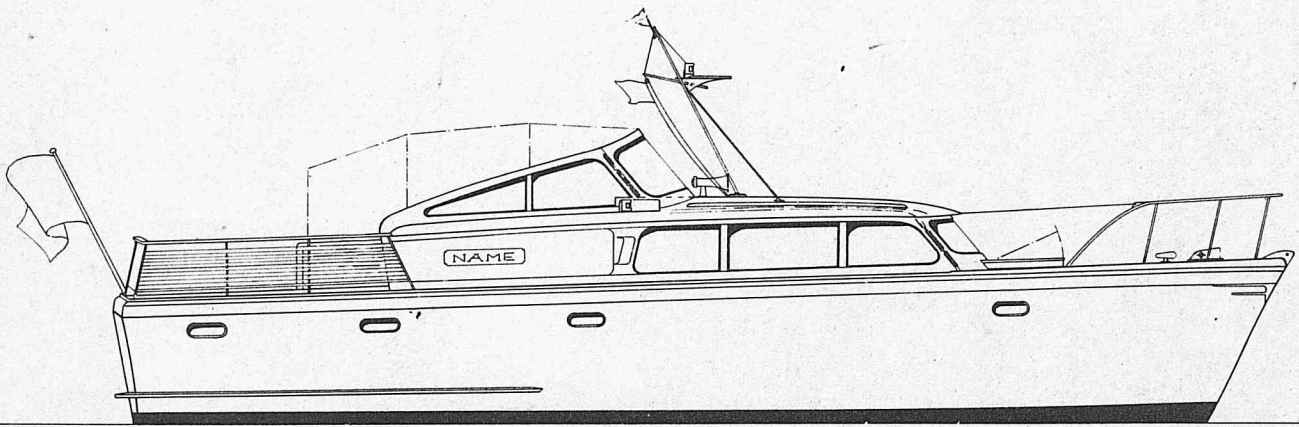

# DIESEL EXPRESS CRUISER KINGS EAGLE

PROFILE

PROFILE SECTION

PLAN

Length O.A.	11.60 m	38' 0"
Length W.L.	10.60 m	34' 9"
Beam	3.70 m	12' 2"
Draught	.95 m	3' 11"
Freeboard fore	1.57 m	5' 2"
aft	1.20 m	3' 11"
Displacement	7 tons	15680 lbs
Total sleeping accommodation	8	
Diesel fuel	176 galls	
Fresh water	88 galls	
Engines	Twin 115hp Volvo Penta Diesels	