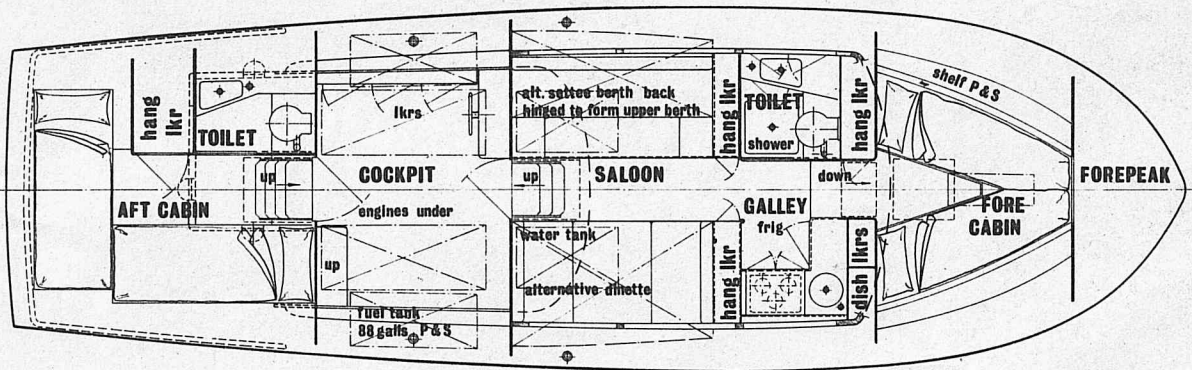

# DIESEL EXPRESS CRUISER KINGS EAGLE

PROFILE

PROFILE SECTION

PLAN

Length O.A.	11.60 m	38' 0"
Length W.L.	10.60 m	34' 9"
Beam	3.70 m	12' 2"
Draught	.95 m	3' 11"
Freeboard fore	1.57 m	5' 2"
aft	1.20 m	3' 11"
Displacement	7 tons	15680 lbs
Total sleeping accommodation	8	
Diesel fuel	176 galls	
Fresh water	88 galls	
Engines	Twin 115hp Volvo Penta Diesels	