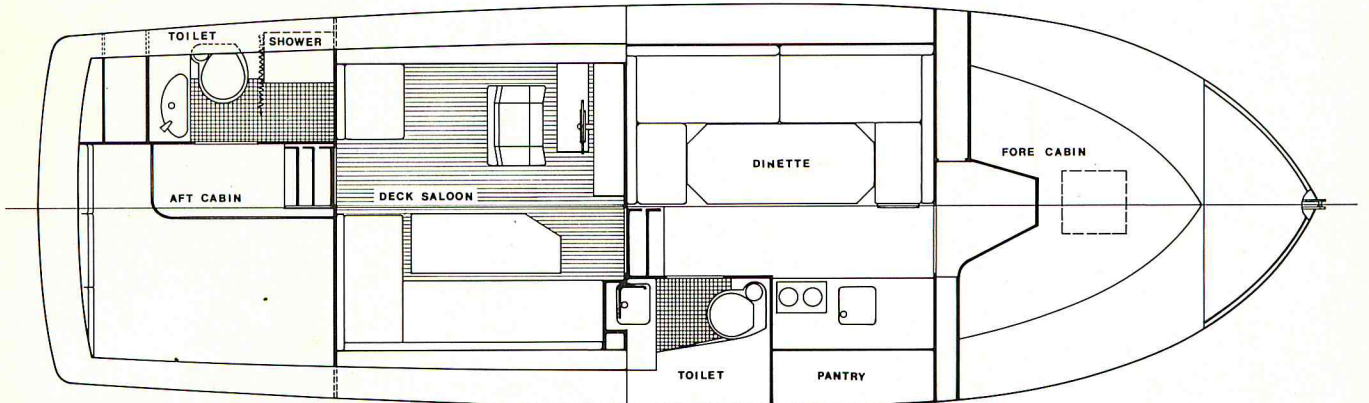

NEW FOR 1981

STOREBRO ROYAL CRUISER 34 BALTIC DS
- showing new alternative layout in the aft cabin
which is also available in SRC 34 Baltic HT -

NEW FOR 1981

STOREBRO ROYAL CRUISER 34 BISCAY

Harry A. Sührcke
Wandsb. Ch. 238, Tel. 203154
2000 Hamburg 76