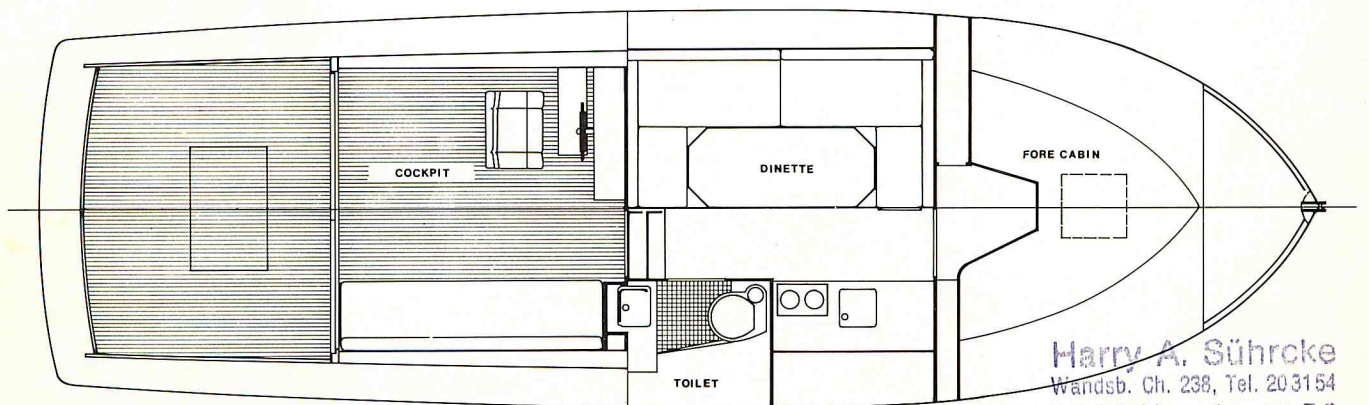

NEW FOR 1981

STOREBRO ROYAL CRUISER 34 BALTIC DS
- showing new alternative layout in the aft cabin
which is also available in SRC 34 Baltic HT -

NEW FOR 1981

STOREBRO ROYAL CRUISER 34 BISCAY

Harry A. Sührcke
Wandsb. Ch. 238, Tel. 203154
2000 Hamburg 76