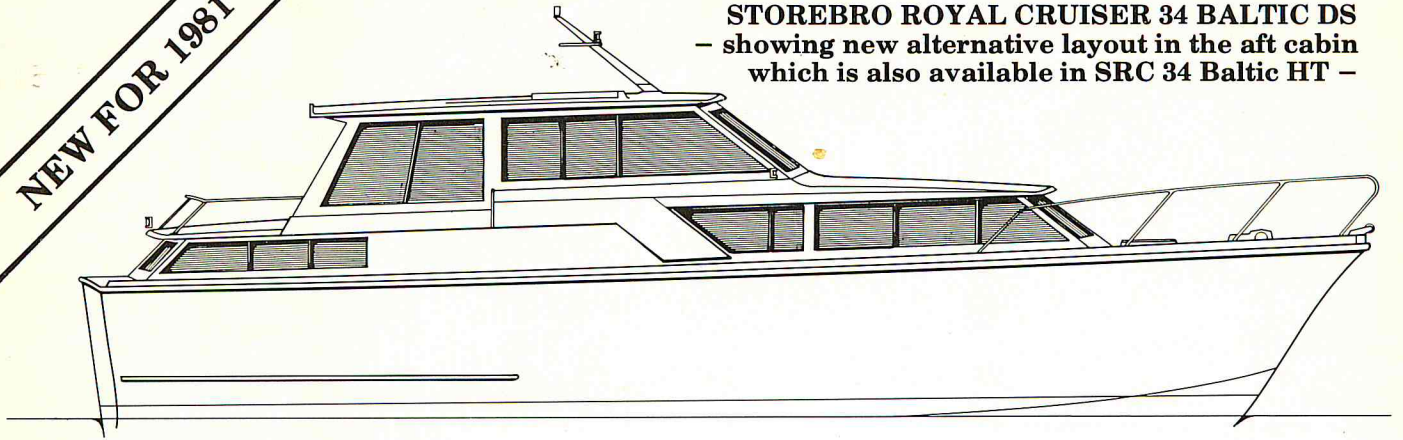

NEW FOR 1981

STOREBRO ROYAL CRUISER 34 BALTIC DS
- showing new alternative layout in the aft cabin
which is also available in SRC 34 Baltic HT -

NEW FOR 1981

STOREBRO ROYAL CRUISER 34 BISCAY

Harry A. Sührcke
Wandsb. Ch. 238, Tel. 203154
2000 Hamburg 76